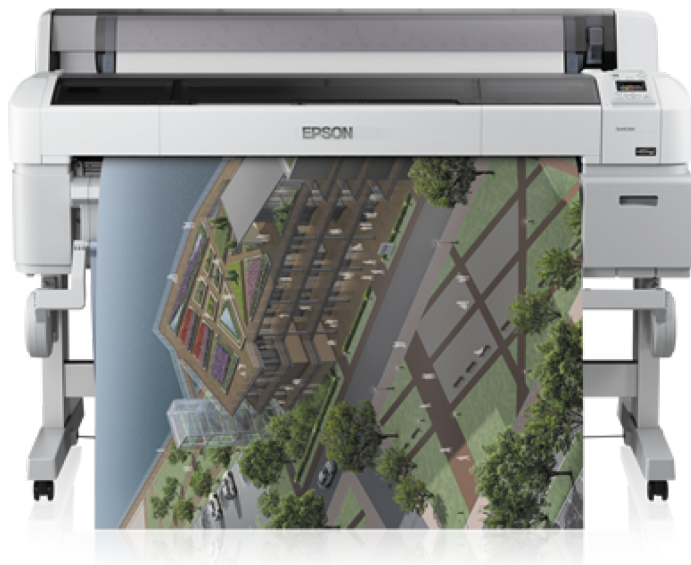

Epson SureColor SC-T7000

DATASHEET

This 4-colour printer is ideal for applications where speed and economy are paramount, such as printing architectural designs and plans, maps, presentations, posters and indoor signage. Designed to fit seamlessly into the office environment, the SC-T7000 features sleek styling, a small footprint and low noise levels, and is operated from the front to allow convenient placement against a wall.

The SC-T7000 takes just 28 seconds to produce an A1 print in draft mode on plain paper, and offers optimised running costs with a choice of 700ml, 350ml and 110ml ink cartridge sizes.

This printer is so easy to use that operators do not need special training. All controls are at the front, and switching between photo and matte black ink is automatic. Media is fed in at the top, and the finished prints emerge at the front, stacking neatly into a basket. Tracking how much paper is left on a roll is simple thanks to media barcode printing.

The SC-T7000 is straightforward to install and easy to integrate into most production environments.

Epson UltraChrome XD Ink has been specifically developed to produce high-quality, durable prints with deep blacks, a wide colour gamut and crisp, dense lines with a minimum width of 0.02mm. Epson's Variable-size Droplet Technology brings clarity to fine detail while delivering optimum efficiency for larger areas of colour.

Helping to reduce impact on the environment, the SC-T7000 uses water-based inks and is qualified by ENERGY STAR for its excellent power efficiency.

KEY FEATURES

- 28 secs for A1 print on plain paper
- Choice of cartridge sizes
- Operated from the front
- Simple to set-up
- 0.02mm minimum line width