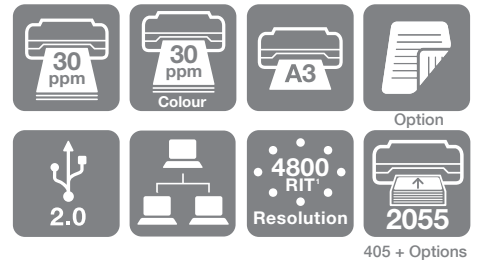

Businesses that demand professional prints will appreciate Epson's resolution improvement technology, AcuLaser Colour-RI Tech, which eliminates uneven edges in text and delivers charts, graphics and even CAD schematics with clear, crisp tones. The C9300N Series also offers Epson's new Advanced Amplitude Modulation (AAM) screen technology to analyse dot placement and produce sharp images with well-defined edges.

Its high-quality prints are affordable, as the C9300N Series boasts Epson's lowest cost-per-page for a colour laser. This, in addition to the optional duplex unit which helps save up to 50% on paper usage, plus the ENERGY STAR-qualified reduced power consumption, mean that its TCO is very low.

With a compact footprint and the ability to print at up to A3 size in colour, the C9300N Series is engineered with the needs of businesses in mind. Its print speed of up to 30ppm in A4 mono and colour helps boost businesses productivity and a paper capacity of up to 2055 sheets saves on time refilling it. And the Gigabit Ethernet and PDL support with IPSec, IPv6 and SSL makes integration into complex IT environments hassle-free.

The C9300N Series has a maximum monthly duty cycle of up to 100,000 pages, so businesses can be confident that their investment in the Epson range is a sound one.

KEY FEATURES

- Compact A3 colour laser series
- 4800RIT resolution with Epson's Colour-RI Tech technology
- Epson's new AAM screen technology
- Print speeds of up to 30ppm in A4 mono and colour
- Duty cycle of up to 100,000 pages